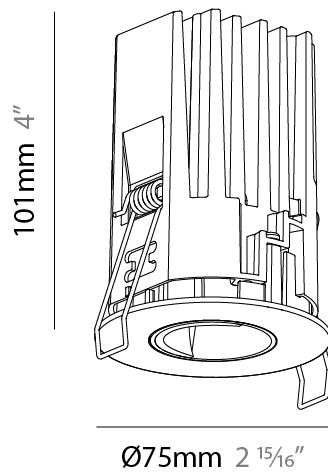

GENERAL

Series: Oiko Pro Round
Subseries: Oiko Pro Wallwash
Partner: Prolicht
Division: Architectural
Installation: Recessed
Product Type: Wallwash
Mounting Location: Ceiling
Light Distribution: Wallwash

PHYSICAL

Aperture Sizes - Downlights: 1"
Shape: Round
Diameter (mm): 75
Diameter (in): 2 15/16
Height (mm): 101
Height (in): 4
Ceiling Thickness (mm): 1 - 25
Ceiling Thickness (in): 1/16 - 1 3/16
Min. Recessing Depth (mm): 105
Min. Recessing Depth (in): 4 1/8
Fixture Finish: SSR / BKV / CWI / CRY / HAB / UFT / ITA / RUA / FTG / MYG / LOD / PUS / FRO / FUP / KIA / POP / BLS / SPG / MEY / GOH / CHC / COM / ABZ / JAG / OBR / MOS / ROR
Fixture Material: Aluminum Die Cast
Cut-out Measurements: D. - 68mm / 2 11/16"

ELECTRICAL

Lamp Type: LED (Zhaga Standard)
Input Wattage (W): 23.6
Total Output Wattage (W): 21.5
Dimming: Non-Dimming / 0-10V Dimming / Phase Dimming / DALI Dimming / MATTER Dimming
Driver Included: No
Driver Location: Recessed Housing
Driver Type: Constant Current - Universal
Driver Class: Class 2
Input Voltage (V): 120 - 277
Constant Current (MA): 500

LED

Number of LEDs: 1
Color Temperature (°K): 2700 / 3000 / 3500 / 4000
Max. Delivered Lumen (lm): 1945 / 2014 / 2108 / 2128
Nominal Lumen (lm): 2341 / 2424 / 2537 / 2561
CRI: >90 CRI
Lamp Life (hrs): 50000

OPTICAL

RATINGS AND CERTIFICATIONS

Certified By: Certified for North American Standards
IP rating: IP20