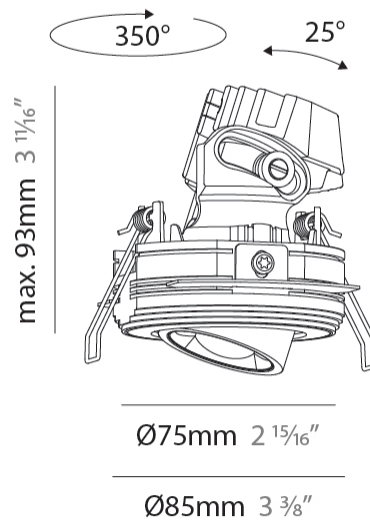

PHYSICAL

Aperture Sizes - Downlights: 1"
Shape: Round
Diameter (mm): 75
Diameter (in): 2 15/16
Height (mm): 93
Height (in): 3 11/16
Ceiling Thickness (mm): 10 / 12.5 / 15 / 25
Ceiling Thickness (in): 3/8 or 1/2 or 9/16 or 1
Min. Recessing Depth (mm): 105
Min. Recessing Depth (in): 4 1/8
Diffuser: Lens Pack - Spread Lens / Linear Spread Lens / Honeycomb Louver
Fixture Finish: SSR / BKV / CWI / CRY / HAB / UFT / ITA / RUA / FTG / MYG / LOD / PUS / FRO / FUP / KIA / POP / BLS / SPG / MEY / GOH / CHC / COM / ABZ / JAG / OBR / MOS / ROR
Fixture Material: Aluminum Die Cast
Cut-out Measurements: D. 86mm / 3 3/8"

ELECTRICAL

Lamp Type: LED (Zhaga Standard)
Input Wattage (W): 16
Total Output Wattage (W): 14.6
Dimming: Tri-Mode (Non-Dimming and Phase Dimming (120Vac only) and 0-10V Dimming)
Driver Included: No
Driver Location: Recessed Housing
Driver Type: Constant Current - Universal
Driver Class: Class 2
Input Voltage (V): 120 - 277
Constant Current (MA): 350

LED

Number of LEDs: 1
Color Temperature (°K): 2700 / 3000 / 3500 / 4000
Max. Delivered Lumen (lm): 1464 / 1556 / 1630 / 1645
Nominal Lumen (lm): 1566 / 1665 / 1743 / 1759
CRI: >90 CRI
Lamp Life (hrs): 50000

OPTICAL

Reflector°: 60
Adjustability: Rotational 350° / Tilt 25°

RATINGS AND CERTIFICATIONS

Certified By: Certified for North American Standards
IP rating: IP20