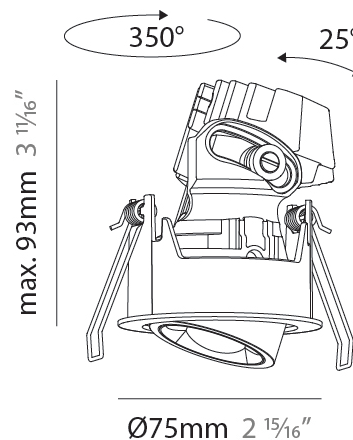

PHYSICAL

Aperture Sizes - Downlights: 1"
Shape: Round
Diameter (mm): 75
Diameter (in): 2 ¹⁵/₁₆
Height (mm): 93
Height (in): 4 ⁷/₁₆
Ceiling Thickness (mm): 1 - 25
Ceiling Thickness (in): 1/16 - 1 3/16
Min. Recessing Depth (mm): 105
Min. Recessing Depth (in): 4 ¹/₂
Weight (kg): 0.248
Diffuser: Lens Pack - Spread Lens / Linear Spread Lens / Honeycomb Louver
Fixture Finish: SSR / BKV / CWI / CRY / HAB / UFT / ITA / RUA / FTG / MYG / LOD / PUS / FRO / FUP / KIA / POP / BLS / SPG / MEY / GOH / CHC / COM / ABZ / JAG / OBR / MOS / ROR
Fixture Material: Aluminum Die Cast
Cut-out Measurements: D. - 68mm / 2 11/16"

ELECTRICAL

Lamp Type: LED (Zhaga Standard)
Input Wattage (W): 15
Dimming: Tri-Mode (Non-Dimming and Phase Dimming (120Vac only) and 0-10V Dimming)
Driver Included: No
Driver Location: Recessed Housing
Driver Type: Constant Current - Universal
Driver Class: Class 2
Input Voltage (V): 120 - 277
Constant Current (MA): 350

LED

Number of LEDs: 1
Color Temperature (°K): 2700 / 3000 / 3500 / 4000
Max. Delivered Lumen (lm): 1464 / 1556 / 1630 / 1645
Nominal Lumen (lm): 1566 / 1665 / 1743 / 1759
CRI: >90 CRI
Lamp Life (hrs): 50000

OPTICAL

Reflector°: 60

RATINGS AND CERTIFICATIONS

Certified By: Certified for North American Standards
IP rating: IP20