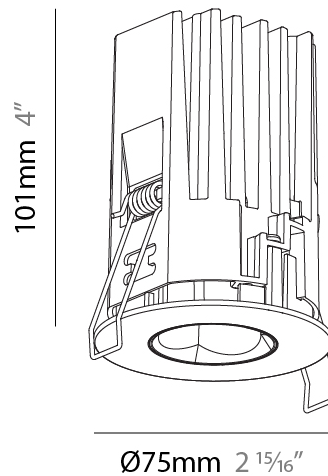

PHYSICAL

Aperture Sizes - Downlights: 1"
Shape: Round
Diameter (mm): 75
Diameter (in): 2 15/16
Height (mm): 101
Height (in): 4
Ceiling Thickness (mm): 10 / 12.5 / 15 / 25
Ceiling Thickness (in): 3/8 or 1/2 or 9/16 or 1
Min. Recessing Depth (mm): 105
Min. Recessing Depth (in): 4 1/8
Diffuser: Lens Pack - Spread Lens / Linear Spread Lens / Honeycomb Louver
Fixture Finish: SSR / BKV / CWI / CRY / HAB / UFT / ITA / RUA / FTG / MYG / LOD / PUS / FRO / FUP / KIA / POP / BLS / SPG / MEY / GOH / CHC / COM / ABZ / JAG / OBR / MOS / ROR
Fixture Material: Aluminum Die Cast
Cut-out Measurements: D. - 68mm / 2 11/16"

ELECTRICAL

Lamp Type: LED (Zhaga Standard)
Input Wattage (W): 24
Total Output Wattage (W): 21.8
Dimming: Tri-Mode (Non-Dimming and Phase Dimming (120Vac only) and 0-10V Dimming)
Driver Included: No
Driver Location: Recessed Housing
Driver Type: Constant Current - Universal
Driver Class: Class 2
Housing: ENCP1
Input Voltage (V): 120 - 277
Constant Current (MA): 500mA

LED

Number of LEDs: 1
Color Temperature (°K): 2700 / 3000 / 3500 / 4000
Max. Delivered Lumen (lm): 2055 / 2128 / 2228 / 2248
Nominal Lumen (lm): 2341 / 2424 / 2537 / 2561
CRI: >90 CRI
Lamp Life (hrs): 50000

OPTICAL

Reflector°: 50

RATINGS AND CERTIFICATIONS

Certified By: Certified for North American Standards
IP rating: IP20